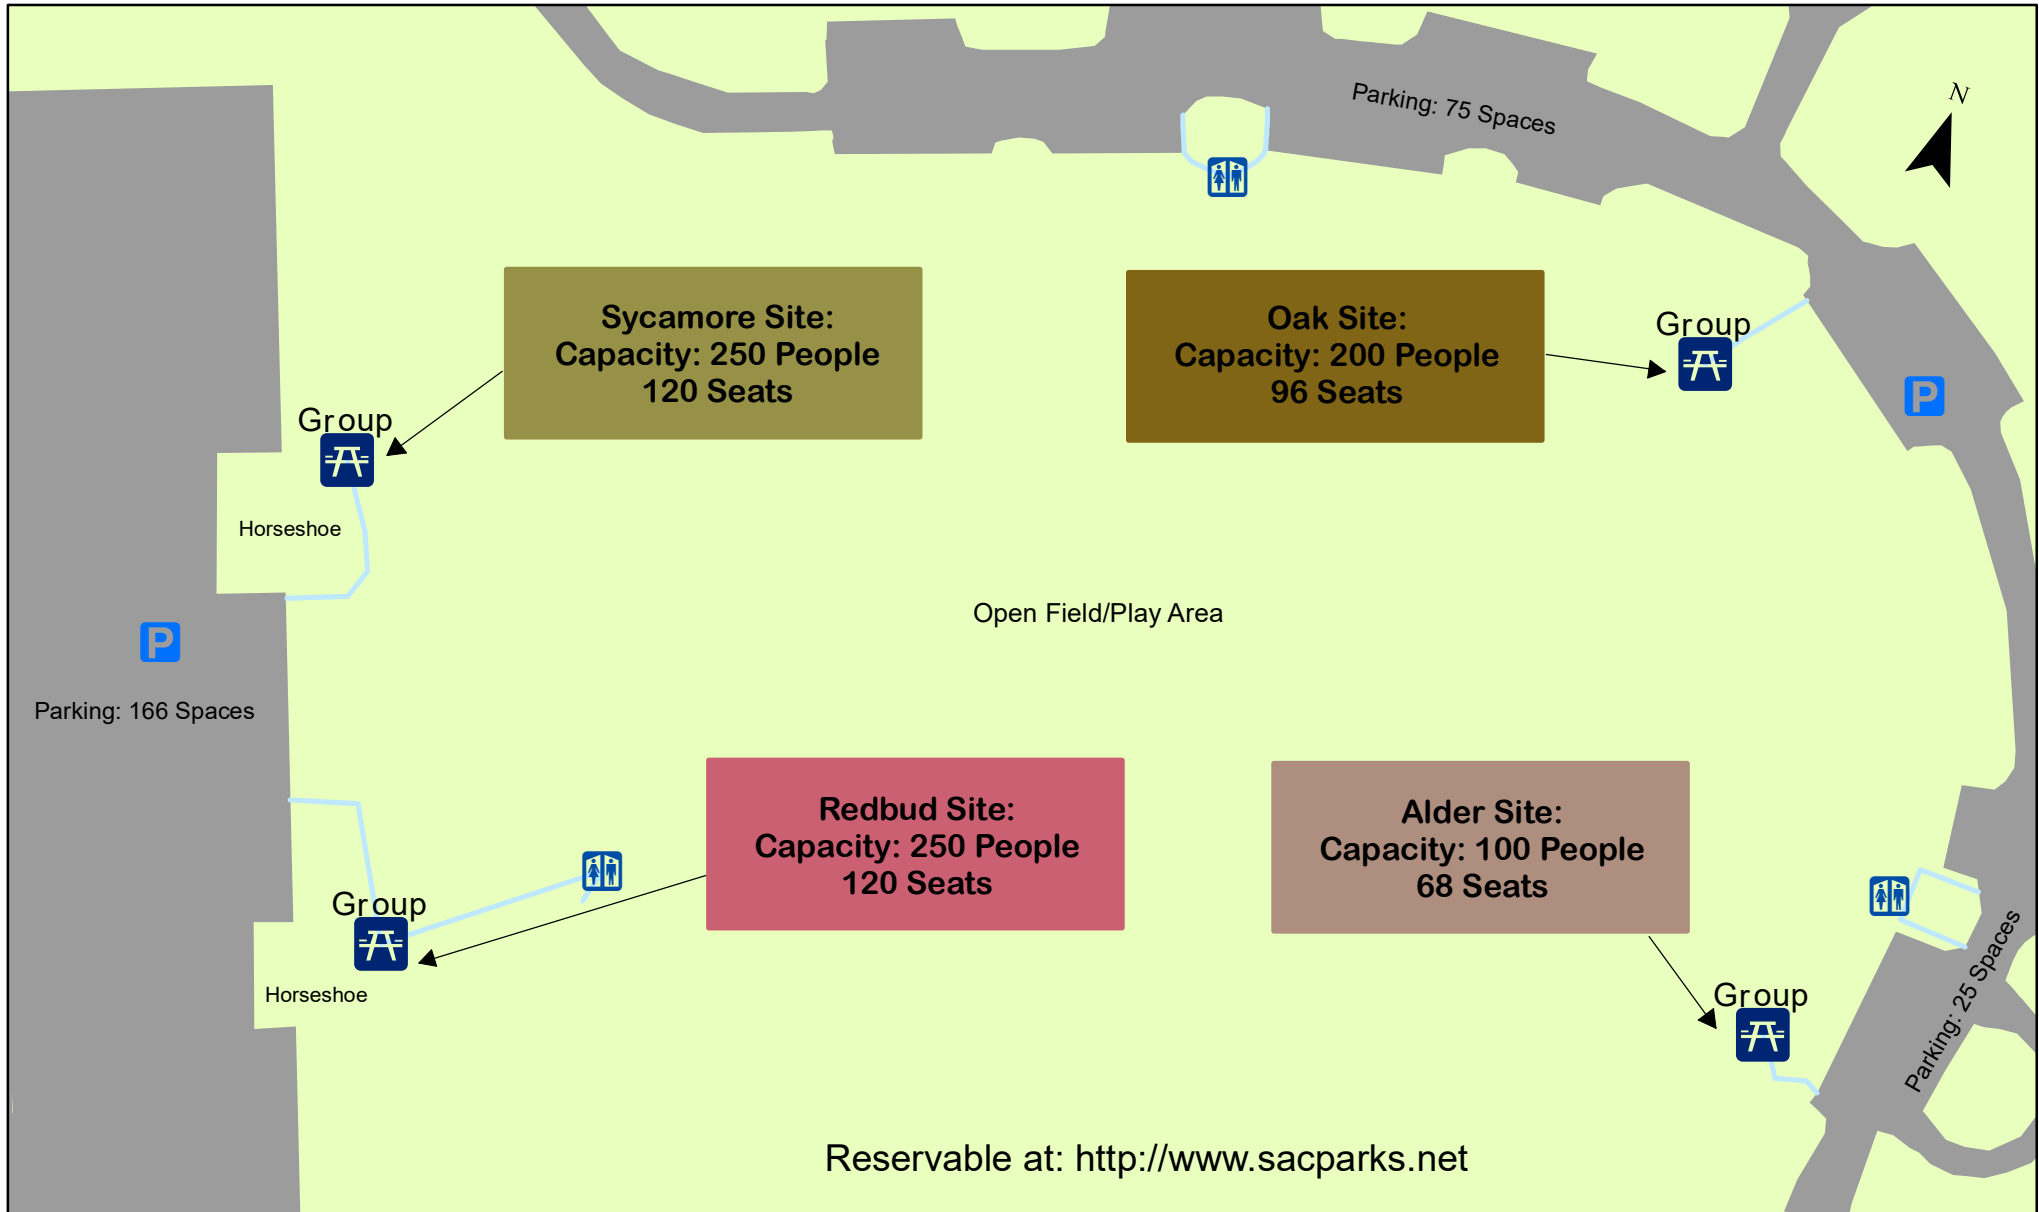

# Discovery Park Reservable Picnic Areas

Parking  
 Restroom

Reservable Group Picnic Area

Sidewalk

0.02 0.01 0 0.02 Miles