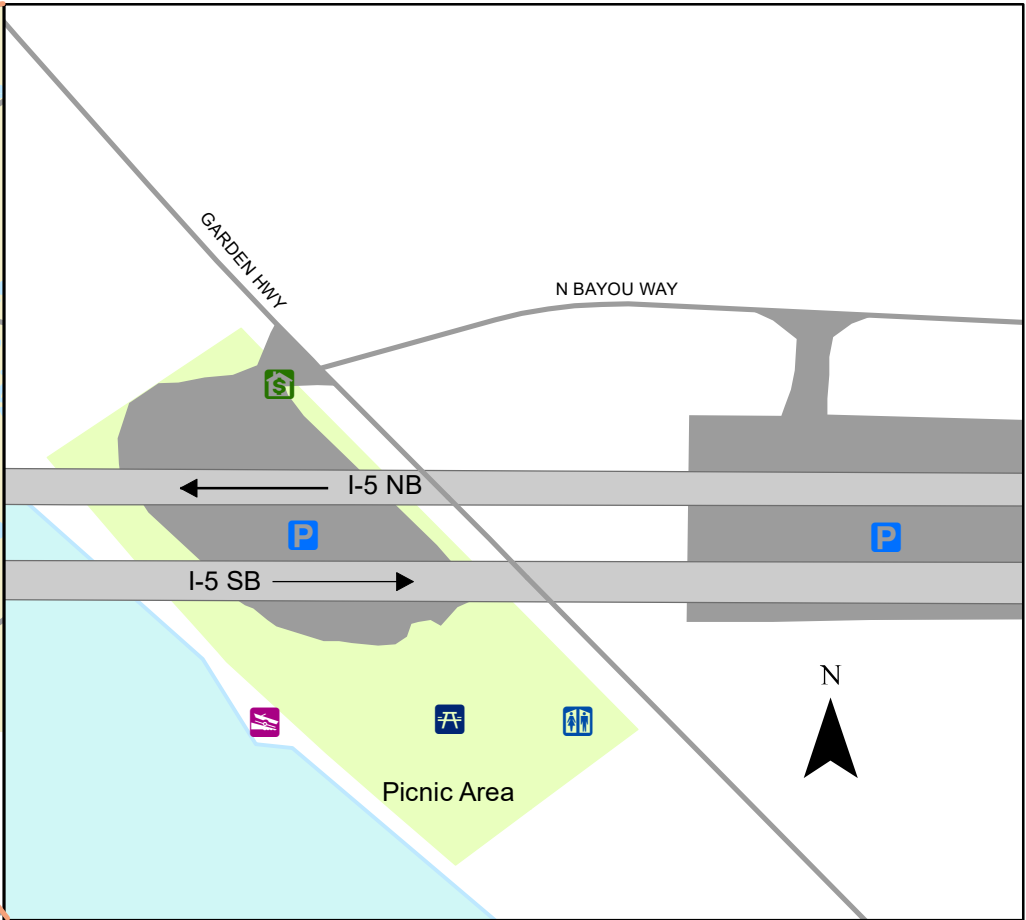

Elkhorn Boating Facility

5820 Garden Highway, Sacramento, CA

-  Pay Station
-  Parking
-  Restroom
-  Picnic Area
-  Boat Ramp, Trailer Boat
-  Parkway Road