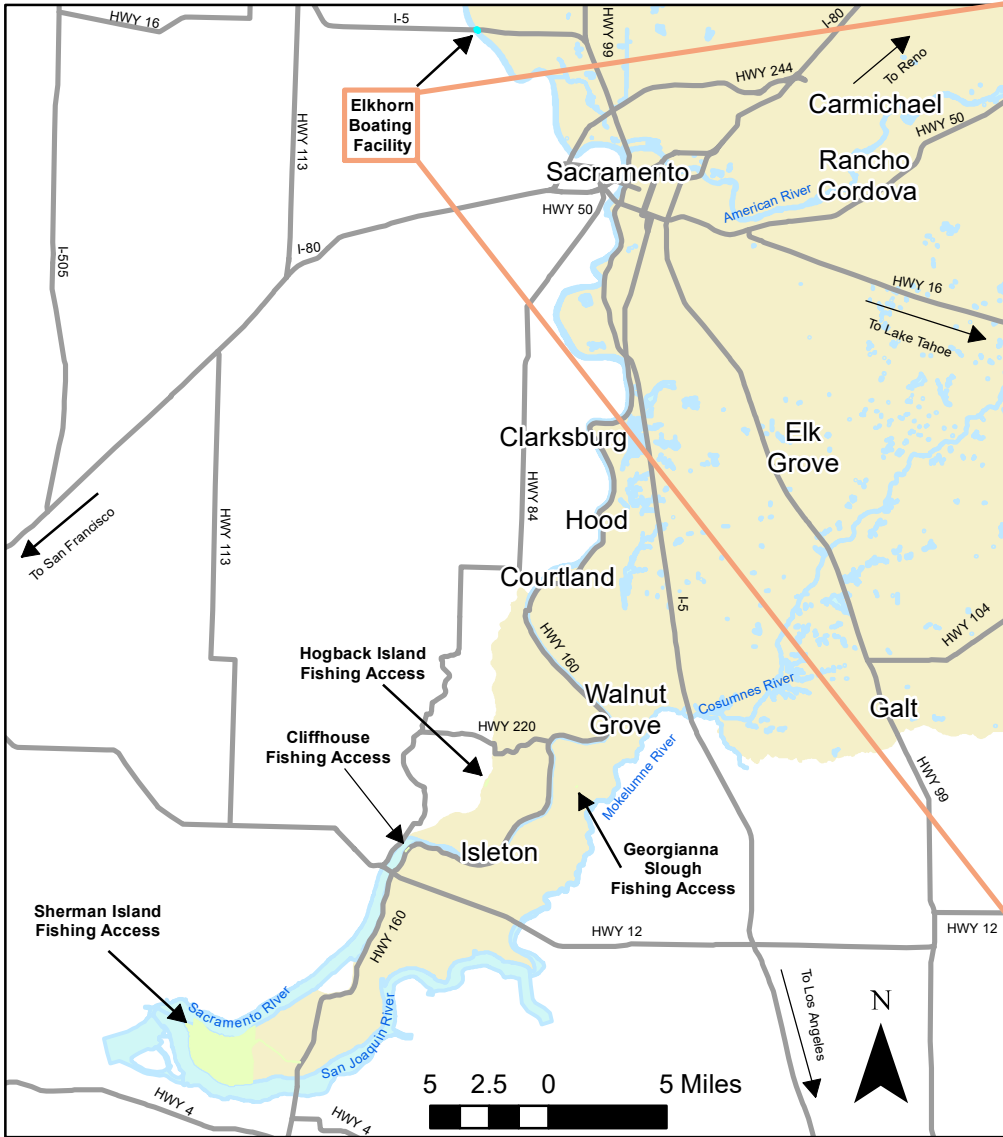

Elkhorn Boating Facility

5820 Garden Highway, Sacramento, CA

-  Pay Station
-  Parking
-  Restroom
-  Picnic Area
-  Boat Ramp, Trailer Boat
-  Parkway Road