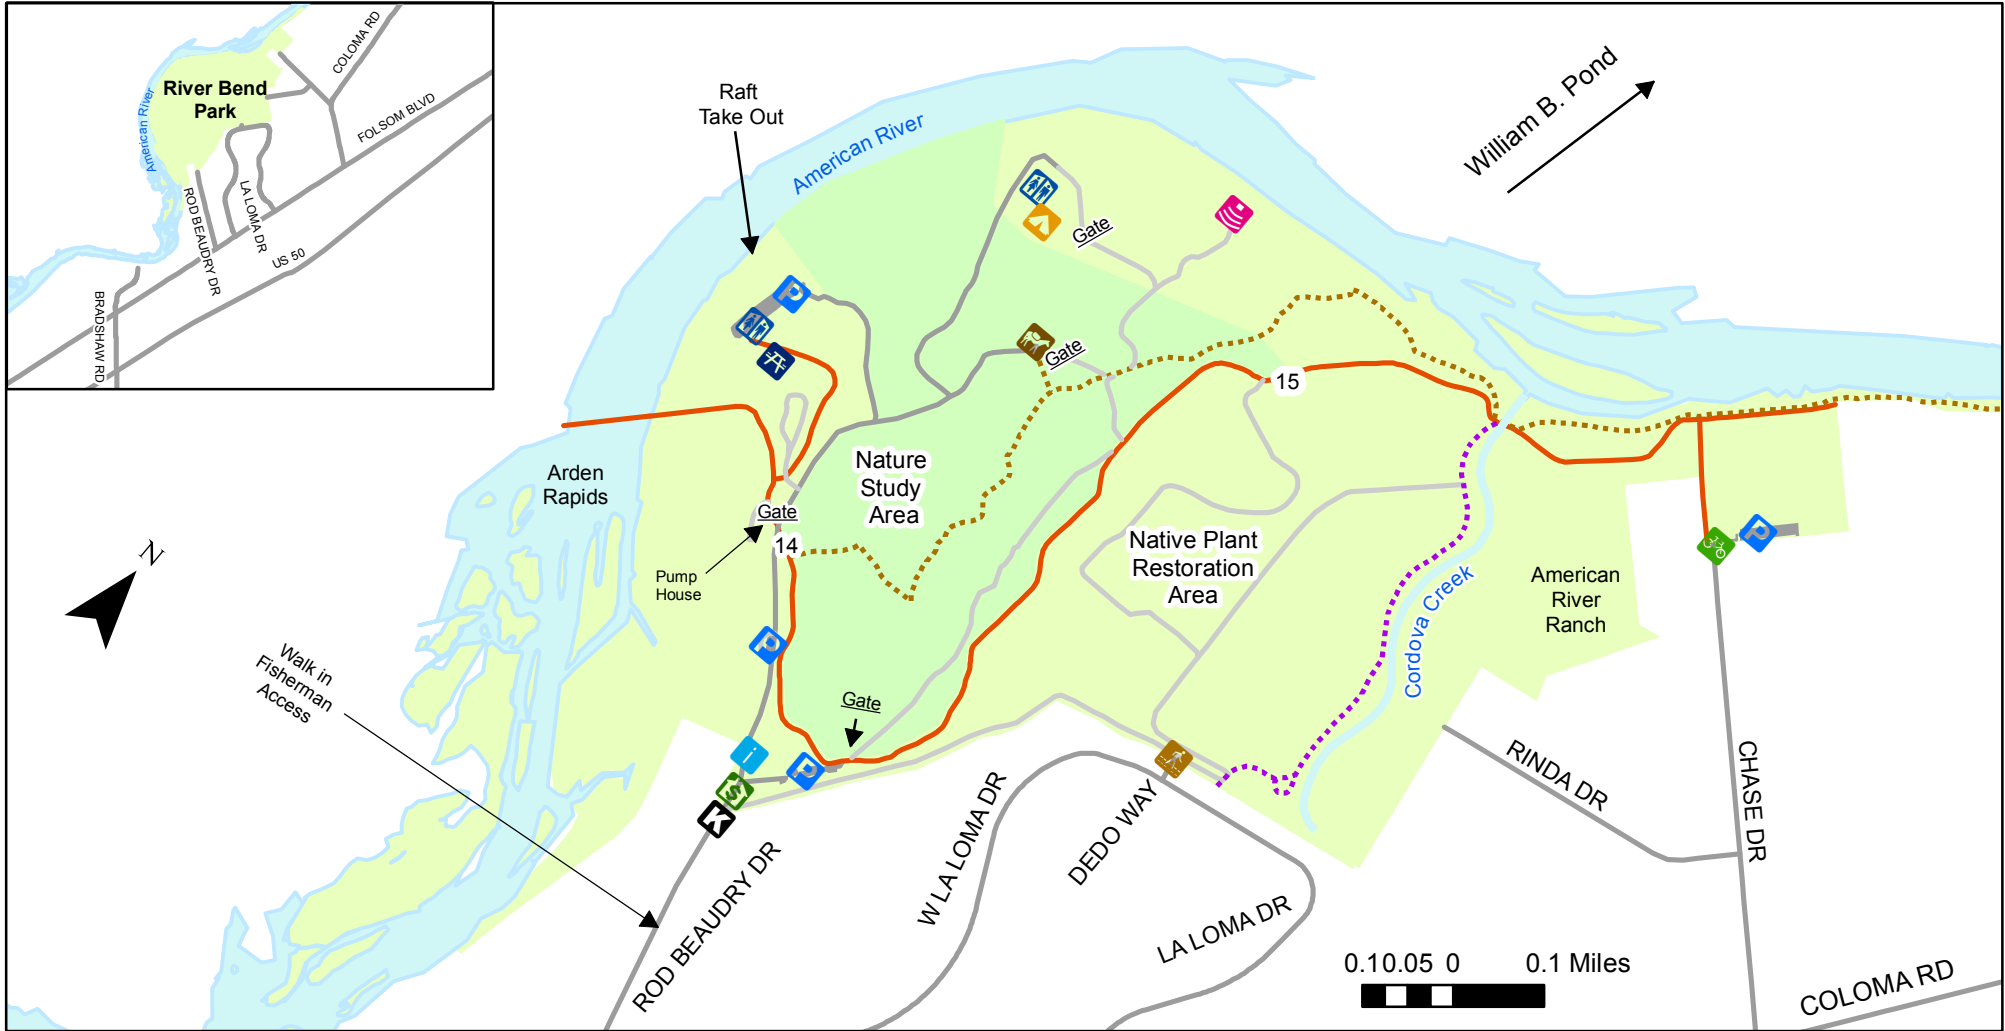

# River Bend Park

2300 Rod Beaudry Drive, Sacramento, CA 95827

- Pay Station
- Kiosk
- Wayfinding Signage
- Parking
- Restroom

- Youth Day Camp
- Picnic Area
- Amphitheater
- Equestrian Staging
- Car, Bike, Pedestrian Access
- Bicycle, Pedestrian Access
- Pedestrian Access

- # Bicycle/Pedestrian Trail (with mile marker)
- Equestrian/Hiking Trail
- Parkway Road
- Maintenance Road

Nature Study Area Guidelines:  
Please stay on designated trails.  
No pets.  
No picnicking.