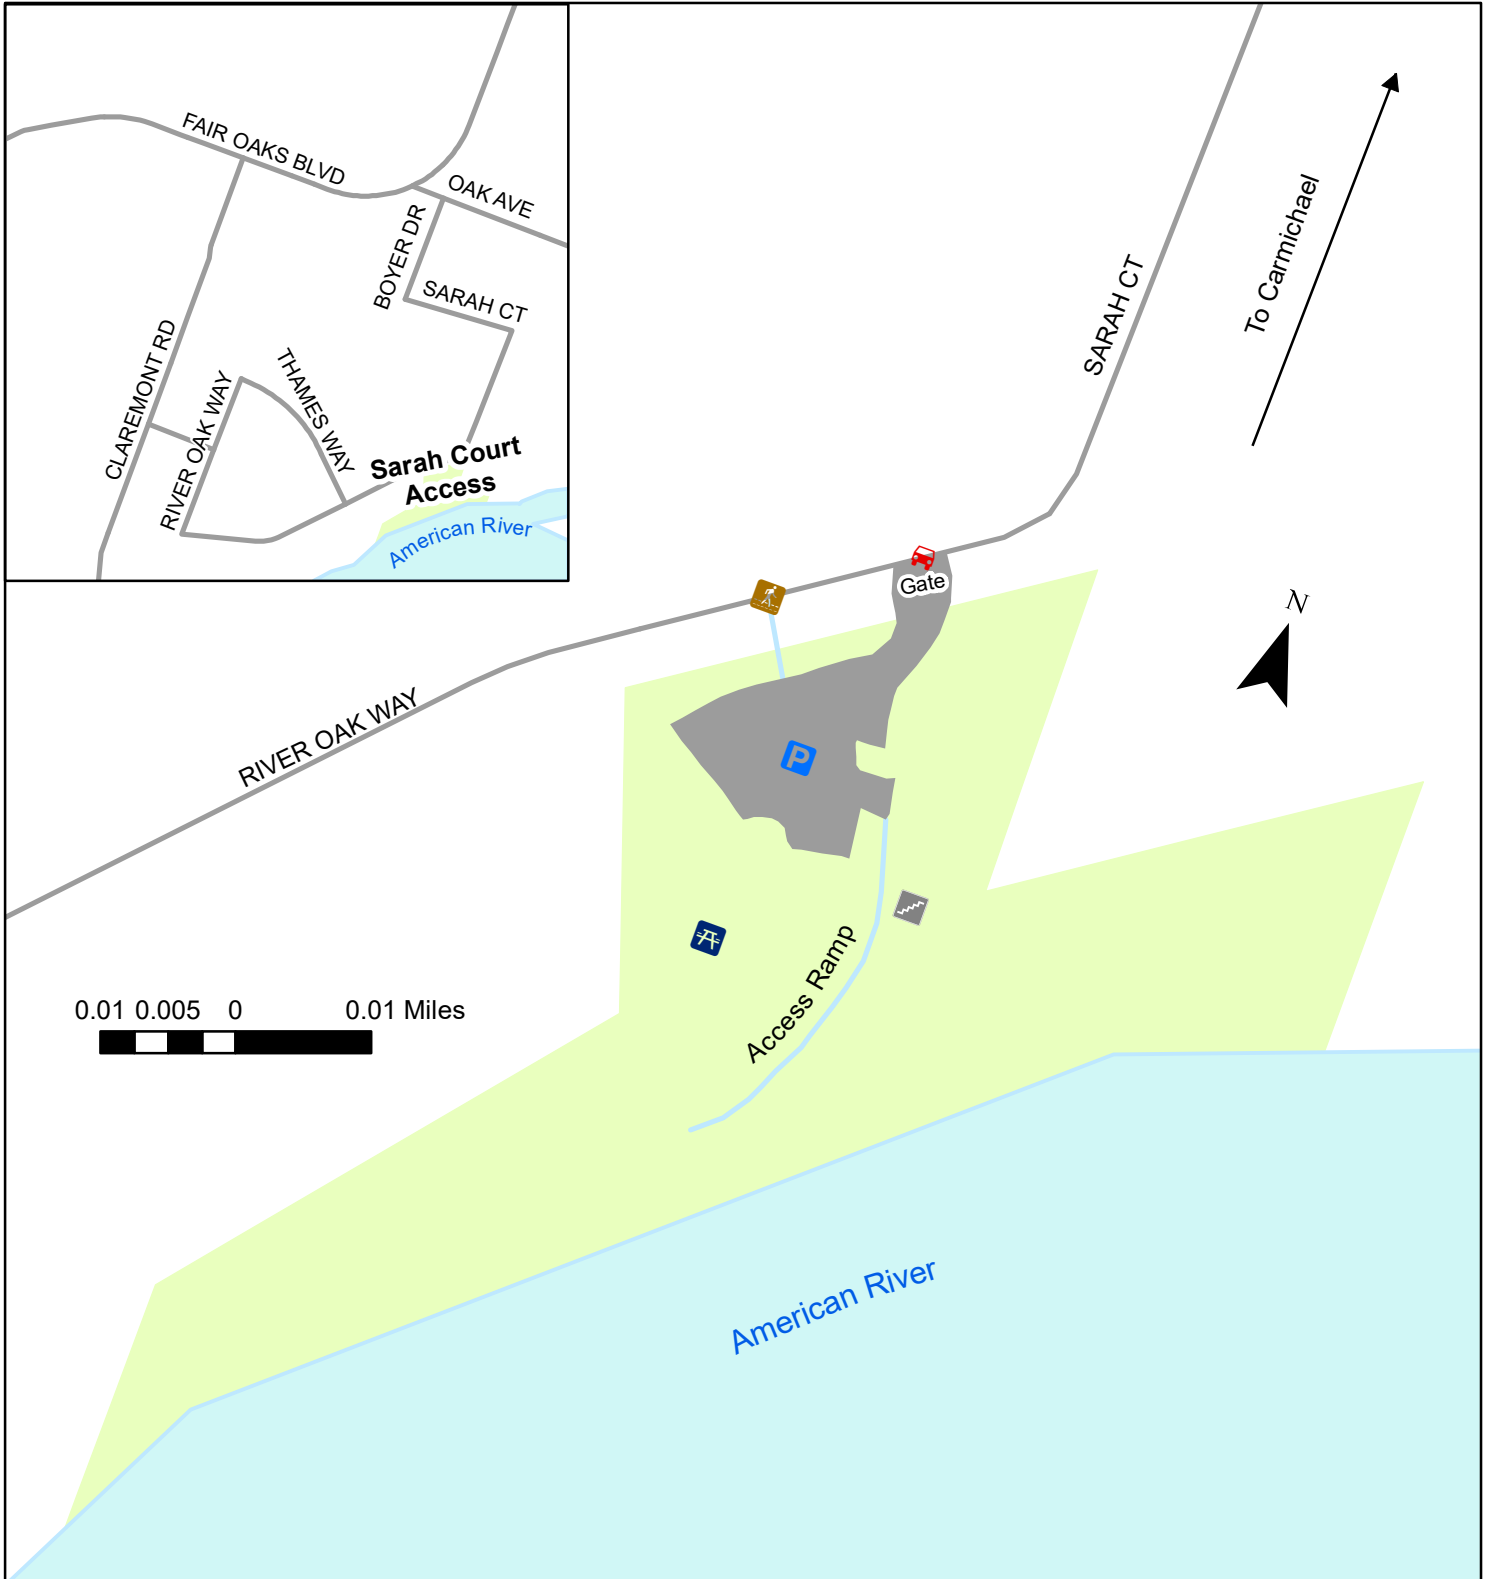

# Sarah Court Access

5931 River Oak Way,  
Carmichael, CA 95608

- |             |                        |              |
|-------------|------------------------|--------------|
| Parking     | Car, Pedestrian Access | Parkway Road |
| Picnic Area | Pedestrian Access      | Sidewalk     |
| Stairs      |                        |              |