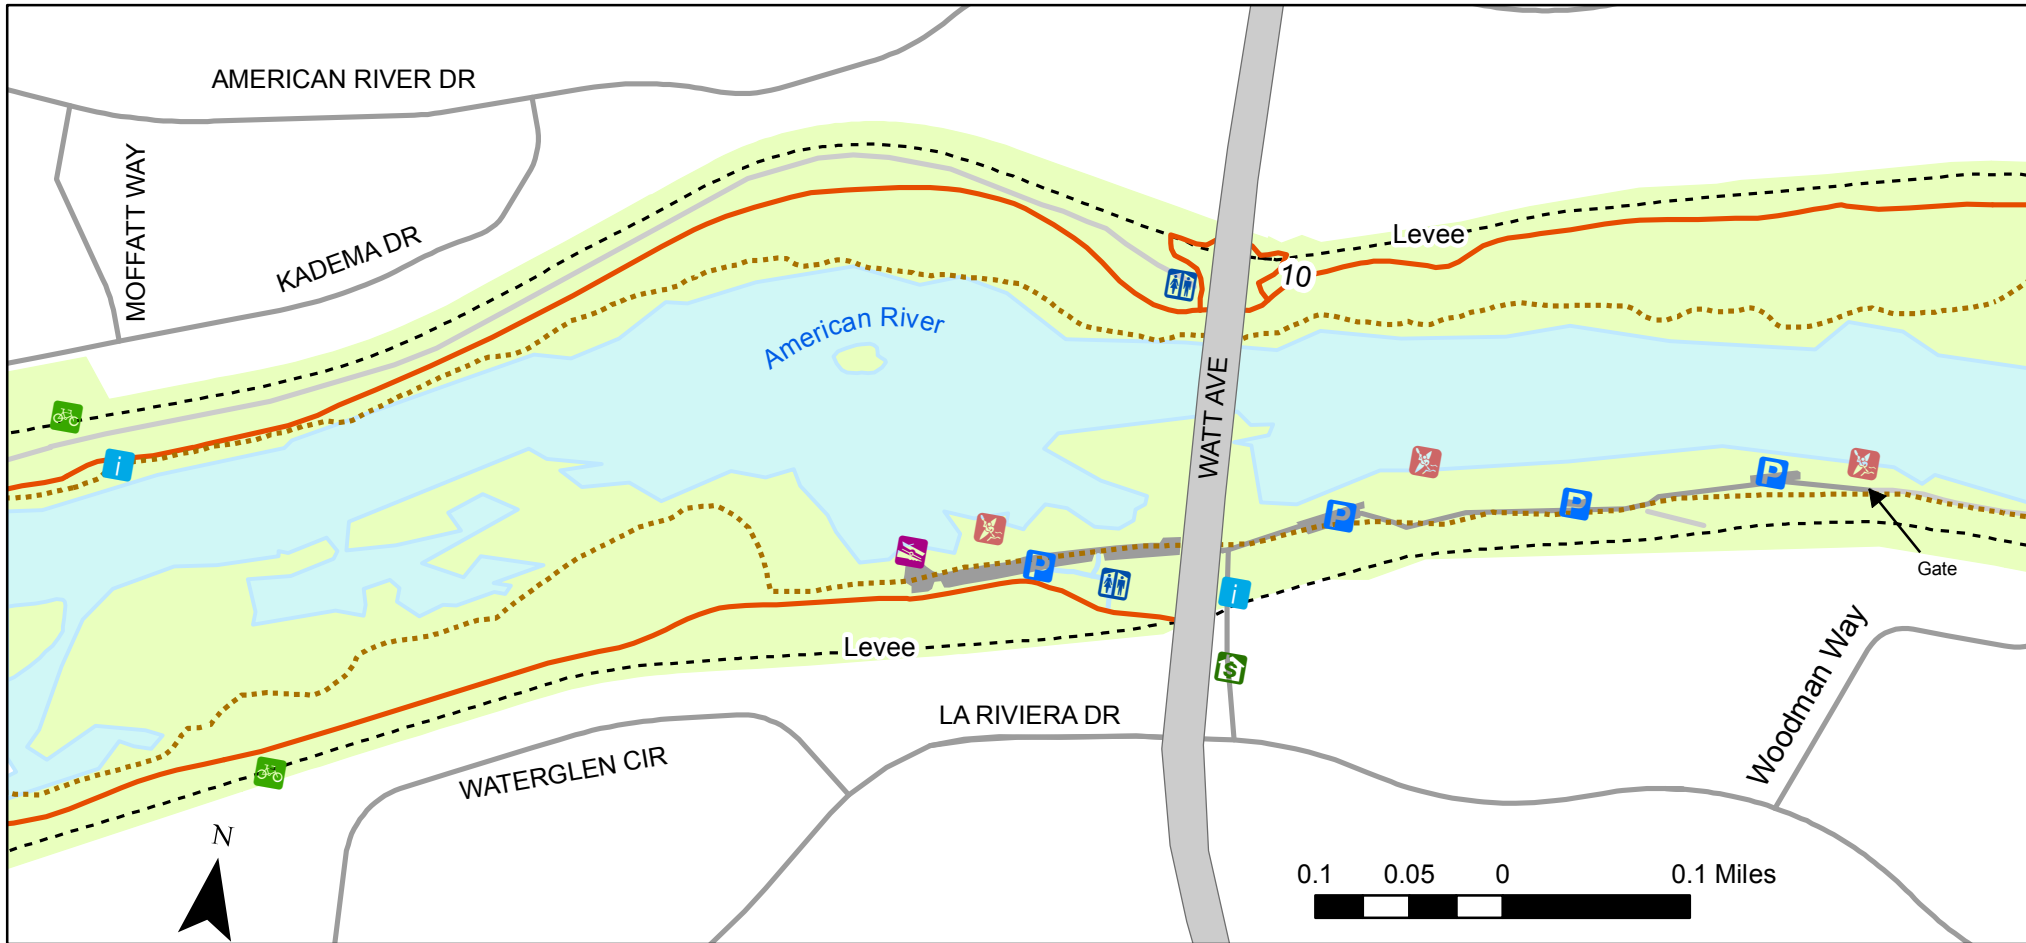

Watt Avenue Access

8703 La Riviera Drive, Sacramento, CA 95826

- Pay Station
- Wayfinding Signage
- Parking
- Restroom
- Boat Ramp, Trailer Boat
- Car Top Boat Launch
- Bicycle, Pedestrian Access

- # Bicycle/Pedestrian Trail (with mile marker)
- Equestrian/Hiking Trail
- Sidewalk
- Parkway Road
- Maintenance Road
- Levee