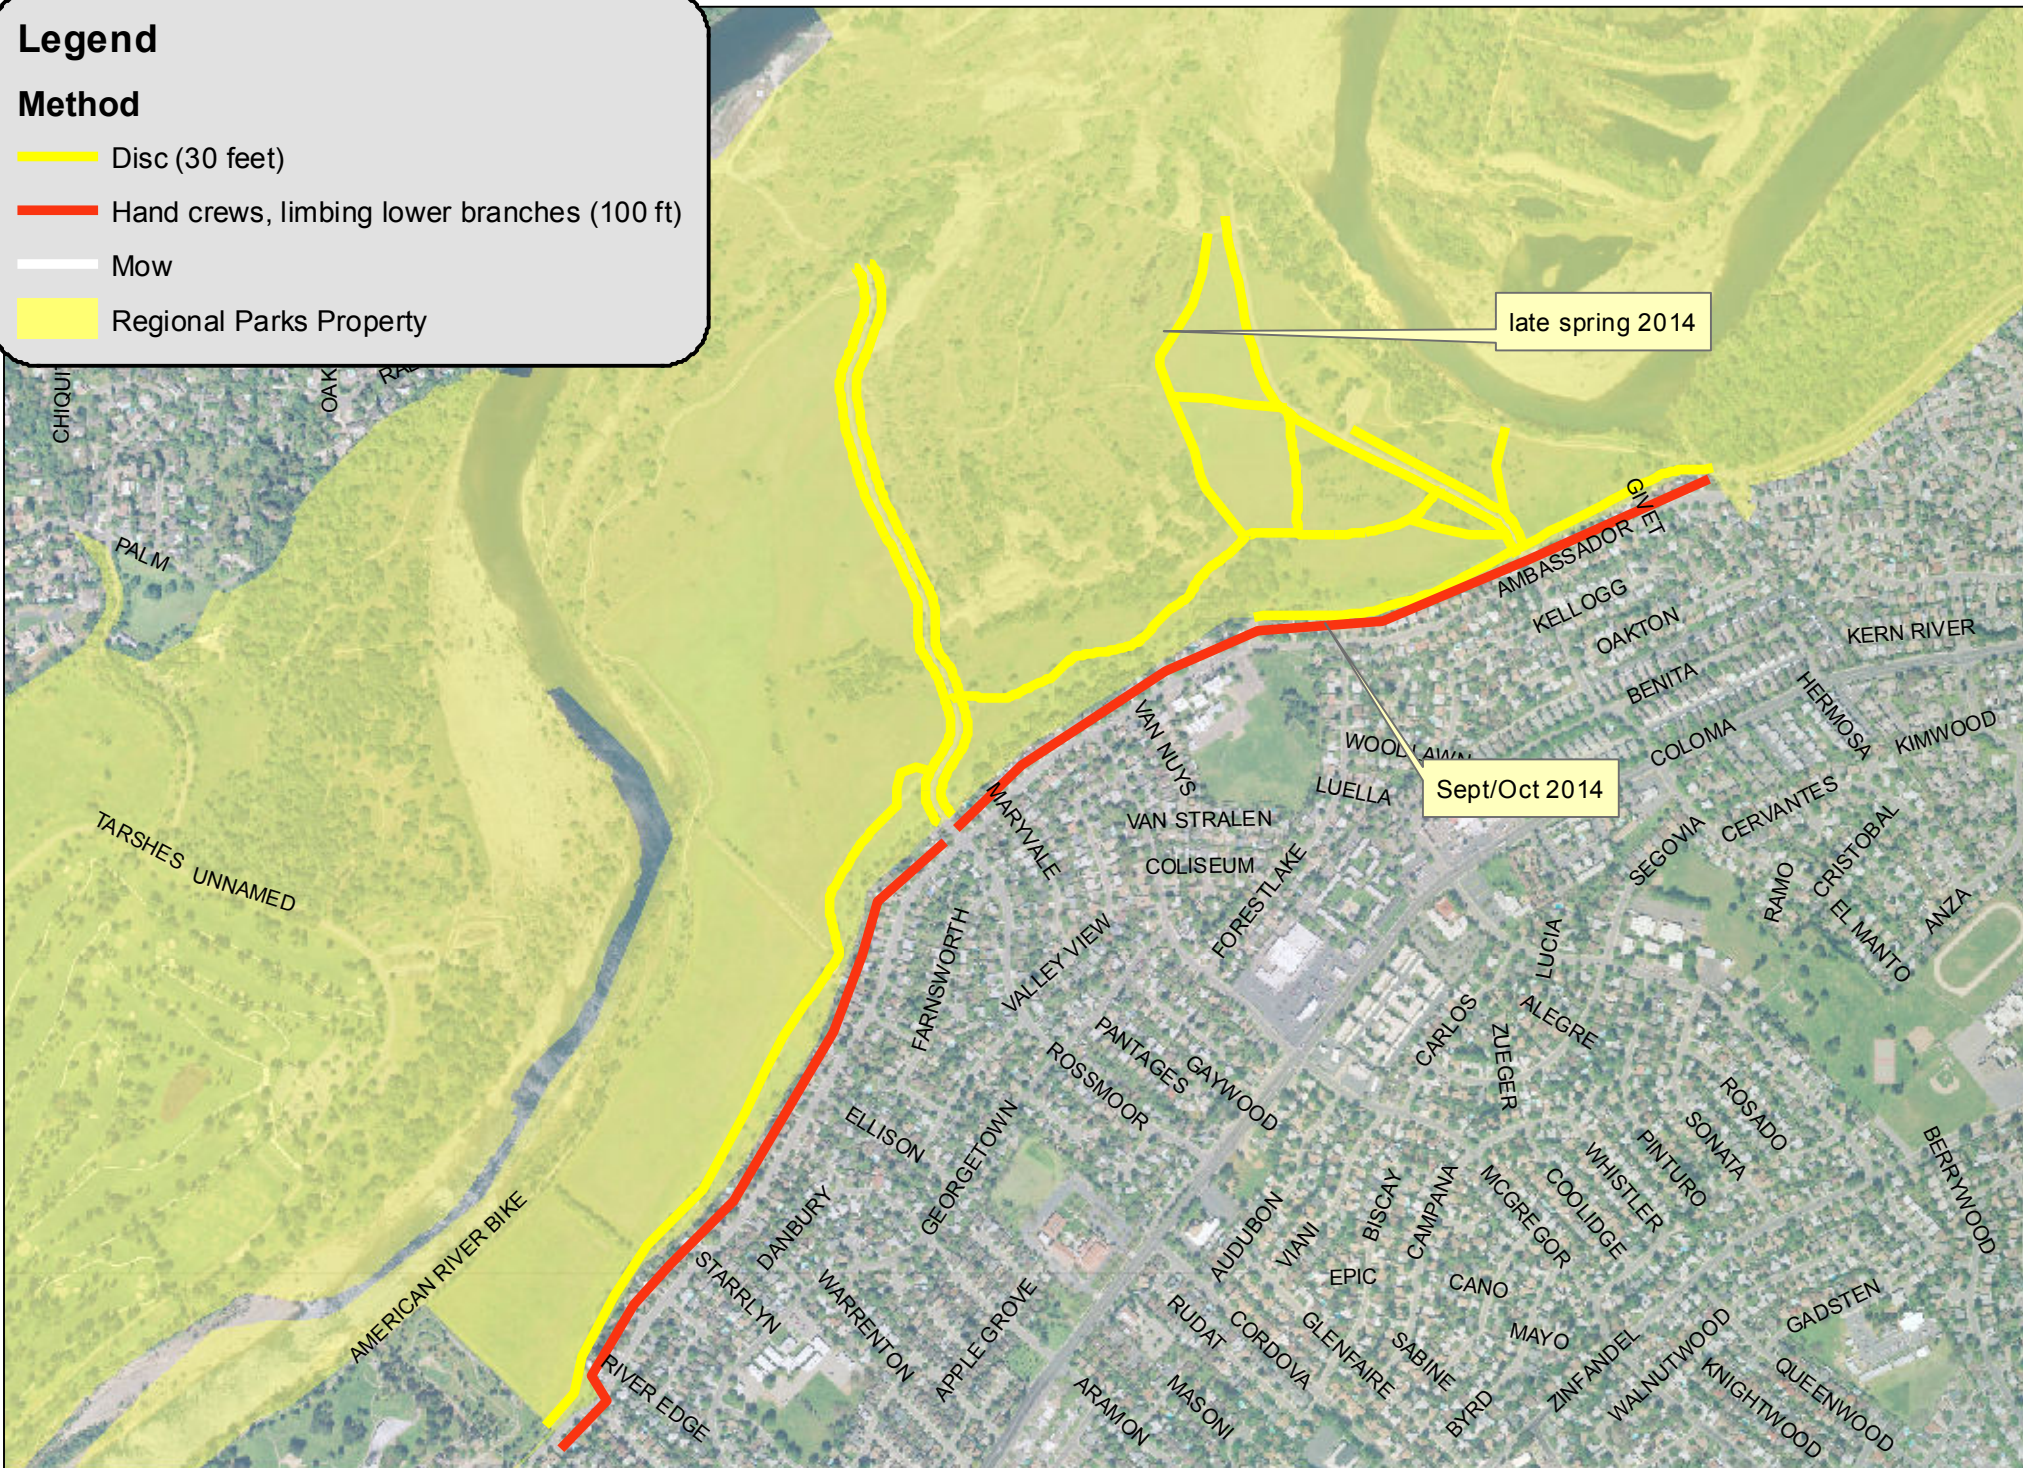

## Legend

### Method

- ▬ Disc (30 feet)
- ▬ Hand crews, limbing lower branches (100 ft)
- ▬ Mow
- Regional Parks Property

late spring 2014

Sept/Oct 2014

CHIRQUIT  
OAK  
PALM  
TARSHES UNNAMED  
AMERICAN RIVER BIKE  
RIVER EDGE

MARYVALE  
FARNSWORTH  
VALLEY VIEW  
PANTAGES  
ROSSMOOR  
ELLISON  
GEORGETOWN  
DANBURY  
STARRLYN  
WARRENTON  
APPLE GROVE  
MASONI  
ARAWON

VAN NUYS  
VAN STRALEN  
COLISEUM  
FORESTLAKE  
GAYWOOD  
AUDUBON  
VIANI  
EPIC  
GLENFAIRE  
SABINE  
BYRD  
MAYO  
ZINFANDEL

KERN RIVER  
HERMOSA  
KIMWOOD