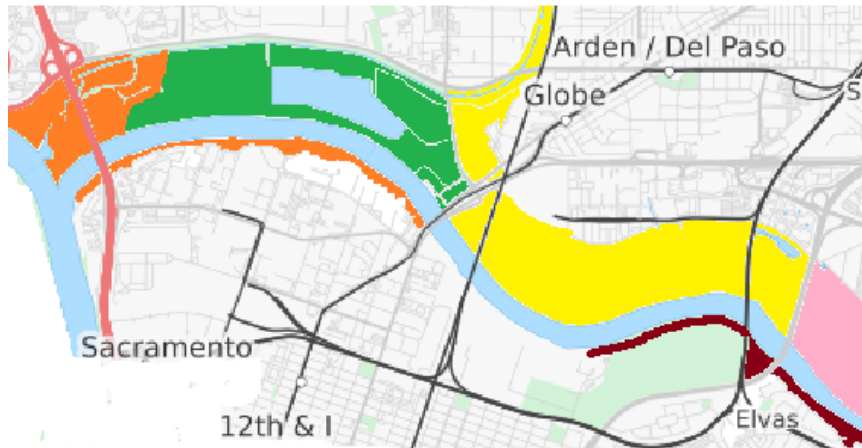

Sergeant Nelson

STEWARDSHIP MAP

Archery Range/Pollock
Ranger A. Rubio RNG 41
Ranger G. Olveda RNG 55

Woodlake/SAFCA
Ranger S. Marques RNG 19
Ranger C. McGeorge RNG 14

CalExpo/CC Loop
Ranger M. Mejia RNG 43
Ranger R. Vidal RNG 70