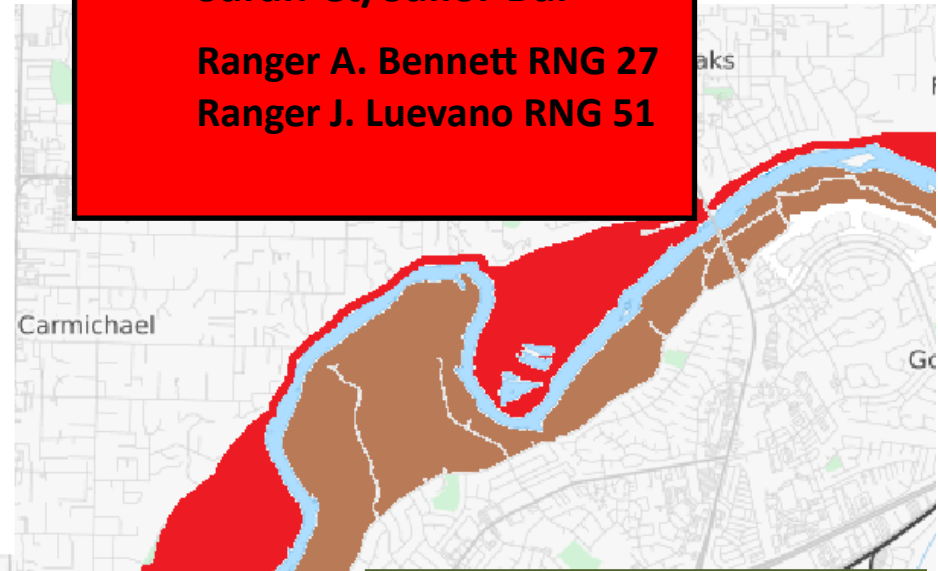

Sergeant Nelson

STEWARDSHIP MAP

Archery Range/Pollock
Ranger A. Rubio RNG 41
Ranger G. Olveda RNG 55

Woodlake/SAFCA
Ranger S. Marques RNG 19
Ranger C. McGeorge RNG 14

CalExpo/CC Loop
Ranger M. Mejia RNG 43
Ranger R. Vidal RNG 70

Campus Commons/WB Pond
Ranger S. Zamora RNG 12
Ranger R. Perez RNG 13

Sarah Ct/Sailor Bar
Ranger A. Bennett RNG 27
Ranger J. Luevano RNG 51

A/Sgt Luevano

Mile 15.5 /Hazel
Ranger
Ranger J. Williams RNG 49
Ranger M. Bardosh RNG 48