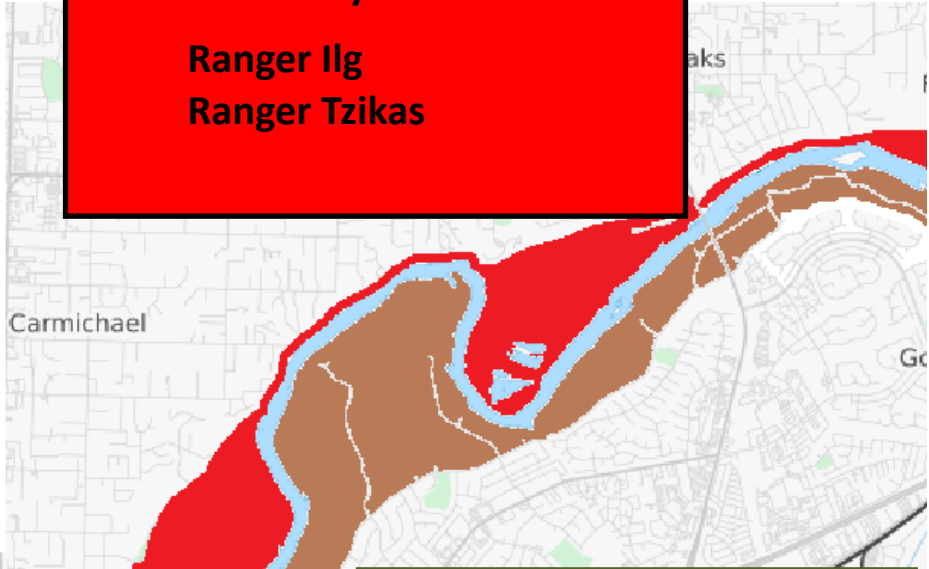

STEWARDSHIP MAP

Archery Range/Pollock
Ranger Rubio
Ranger Smith

Woodlake/SAFCA
Ranger Vang
Ranger McGeorge

CalExpo/CC Loop
Ranger Perez
Ranger Zamora

Campus Commons/WB Pond
Ranger Barretto
Ranger Avendano

Sarah Ct/Sailor Bar
Ranger Ilg
Ranger Tzikas

Mile 15.5 /Hazel
Ranger Williams
Ranger Delany

Discovery/Bannon/Two Rivers
Ranger Lunar
Ranger Matsui

Watt Ave/Riverbend Park
Ranger Johnson
Ranger Brennan
Ranger Houlston

Sutter's Landing/Watt Ave
Ranger Moreno
Ranger Robinson

Delta/DCH/Mather
Ranger Jepsen
Ranger Fuentes

Rio Linda/Dry Creek
Ranger Bardosh
Ranger Felton