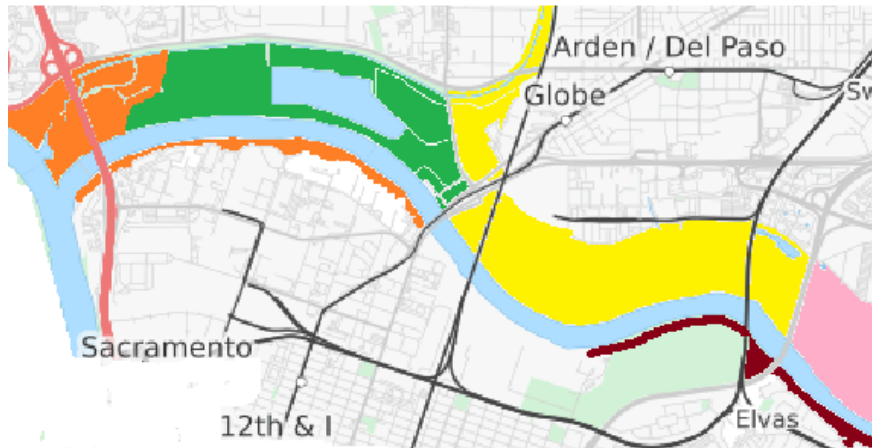

STEWARDSHIP MAP

Archery Range/Pollock
Ranger Rubio
Ranger Smith

Woodlake/SAFCA
Ranger Vang
Ranger McGeorge

CalExpo/CC Loop
Ranger Perez
Ranger Zamora

Campus Commons/WB Pond
Ranger Barretto
Ranger Avendano

Sarah Ct/Sailor Bar
Ranger Ilg
Ranger Tzikas

Mile 15.5 /Hazel
Ranger Williams
Ranger Delany

Discovery/Bannon/Two Rivers
Ranger Lunar
Ranger Matsui

Watt Ave/Riverbend Park
Ranger Johnson
Ranger Brennan
Ranger Houlston